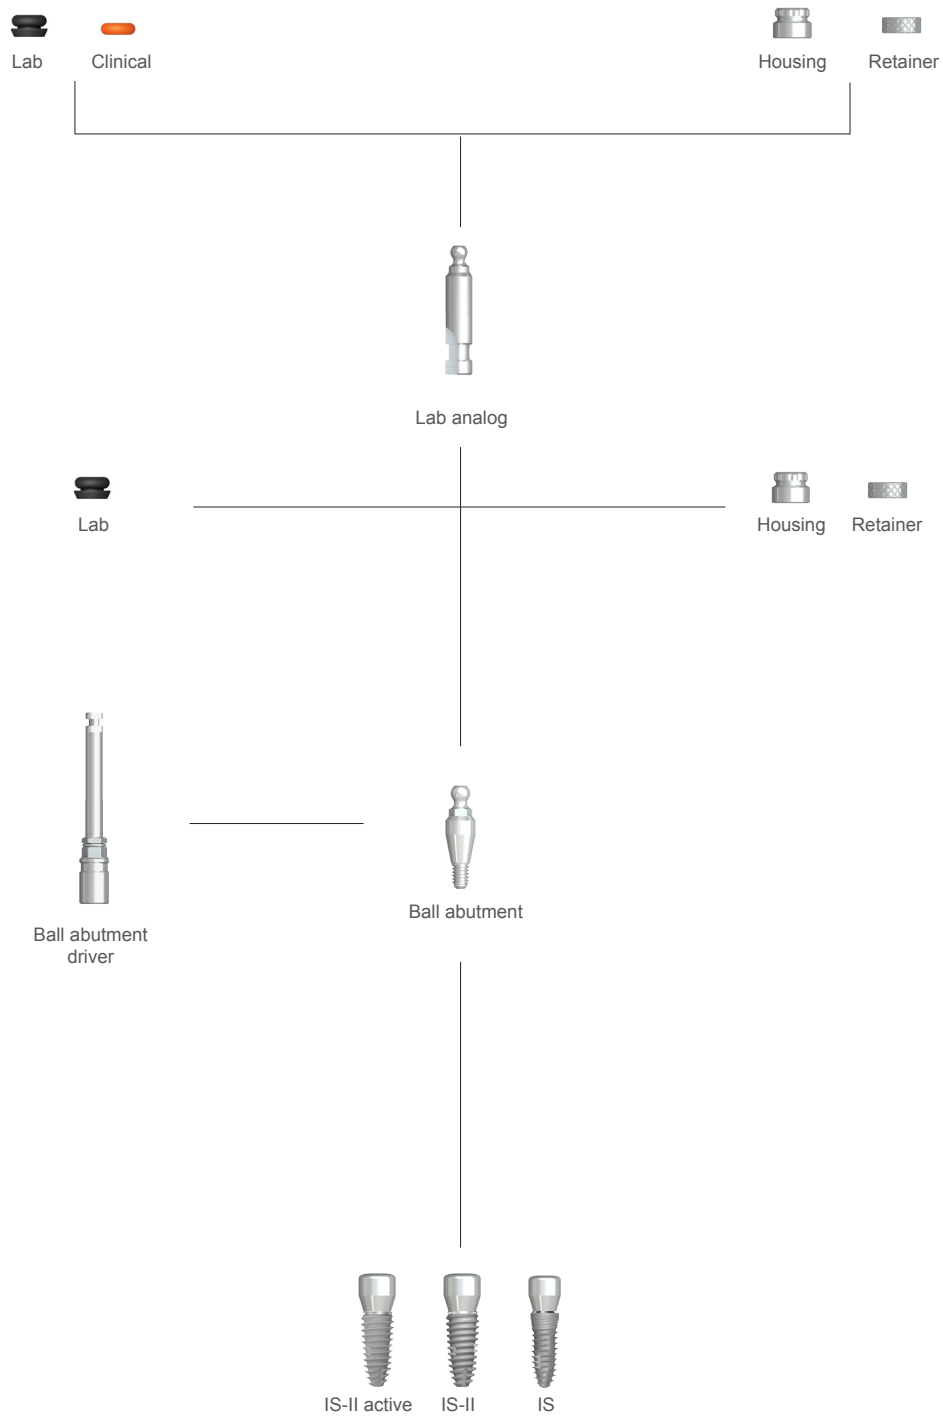

Prosthetic Flow Chart

- IS Ball Abutment

Note. When abutments are connected to Narrow Fixture(Ø3.5) or Short Fixture(7.3mm), the total height of abutment is 0.4mm higher than Regular-Wide cases.