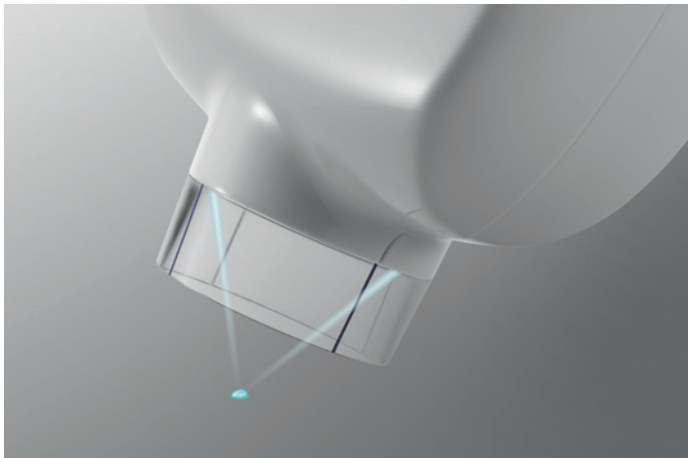

Veraview iX Intraoral X-ray Compact Design with Exceptional Image Quality

- Easy to position with compact head design
- Small control panel minimizes installation space
- Patient protection with constant voltage control
- LED buttons with intuitive graphics
- Easy to switch between film and digital timer tables

Thinking ahead. Focused on life.

Equipped with LED guide for focal point positioning

Quickly confirm position with the transparent cone and LED guide

- **Ease of use positioning features**
 - Positioning improved with the lightweight and compact design from pivot to cone.
 - Transparent cone to visually confirm position.
 - Easy to understand LED guide
 - Slender, lightweight arm for smooth, effortless movement
- **Small control panel minimizes installation space**
 - Small and compact, can be installed virtually anywhere.
- **Patient protection with constant voltage control**
 - Constant voltage control minimizes patient soft x-ray absorption.
 - Tube voltage options include 60 or 70 kV.
- **Easy to switch between film and digital timer tables**
 - Settings automatically saved in memory for both film and digital timer tables.

- **LED buttons with intuitive graphics**
 - See a visual representation of the current selection in the control panel for quick confirmation.

Specifications

Model	Veraview iX
Voltage	100-120 / 220-240 VAC
Tube Potential	60 / 70 kV
Tube Current	7mA
Exposure Time	10 ms to 2 seconds
Weight	approx. 23 kg